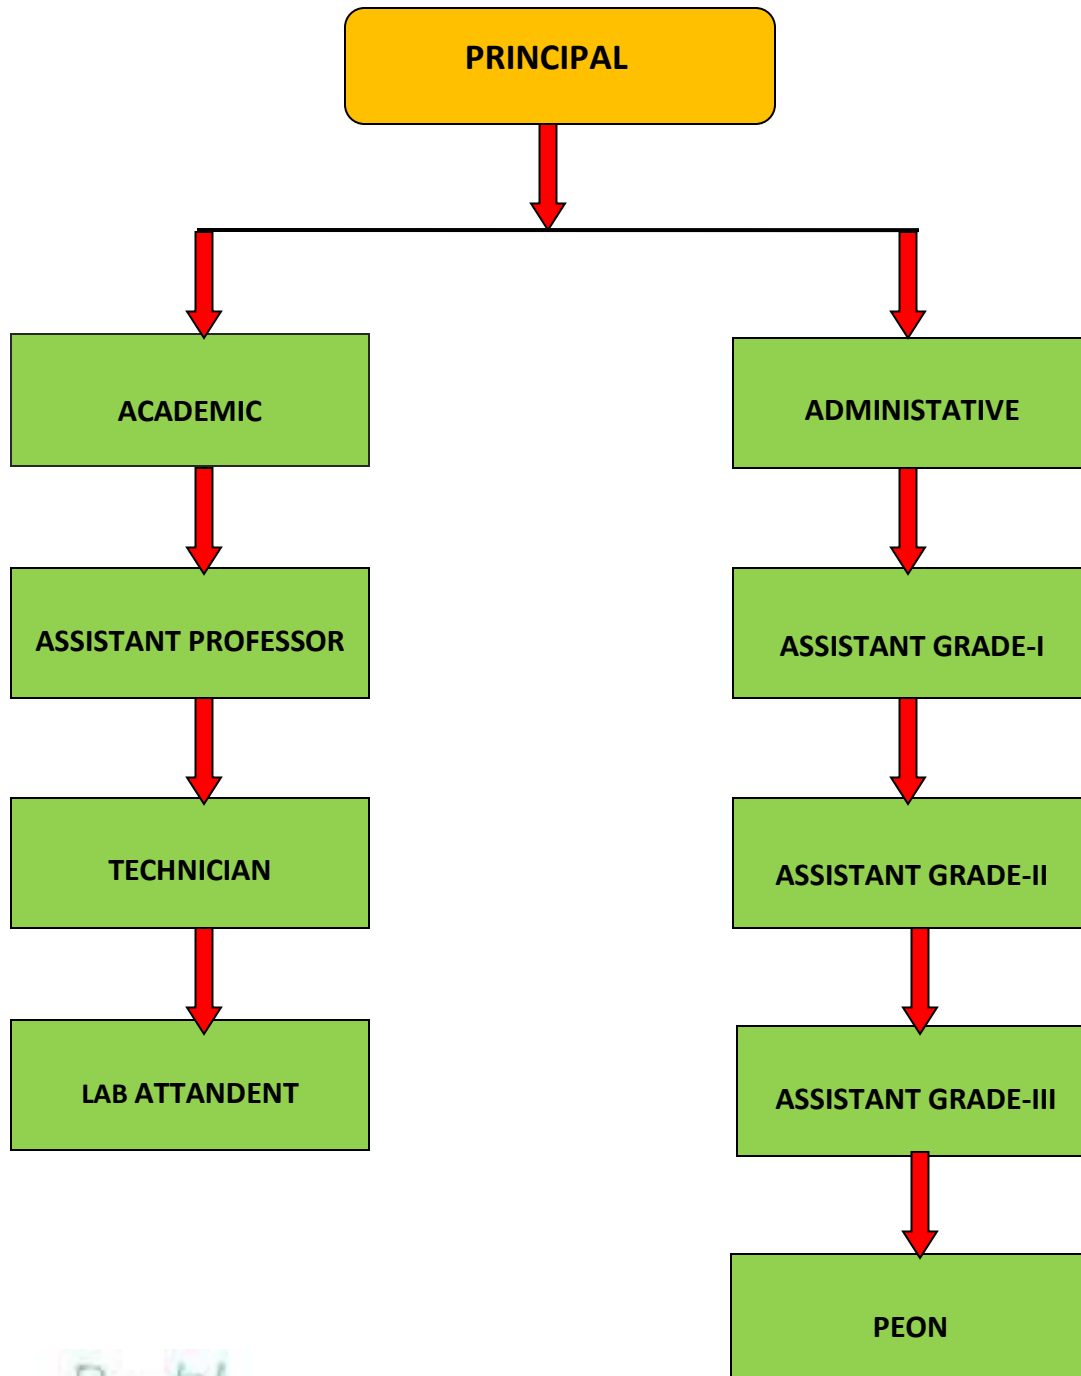

Naveen Government College Nawagarh, Janjgir Champa

(Approved by UGC, New Delhi, Affiliated to SNKP University, Raigarh)

Organogram of Institute

Bisatel
PRINCIPAL
Naveen Govt. College Nawagarh
Trust, Janjgir-Champa (G.G.)